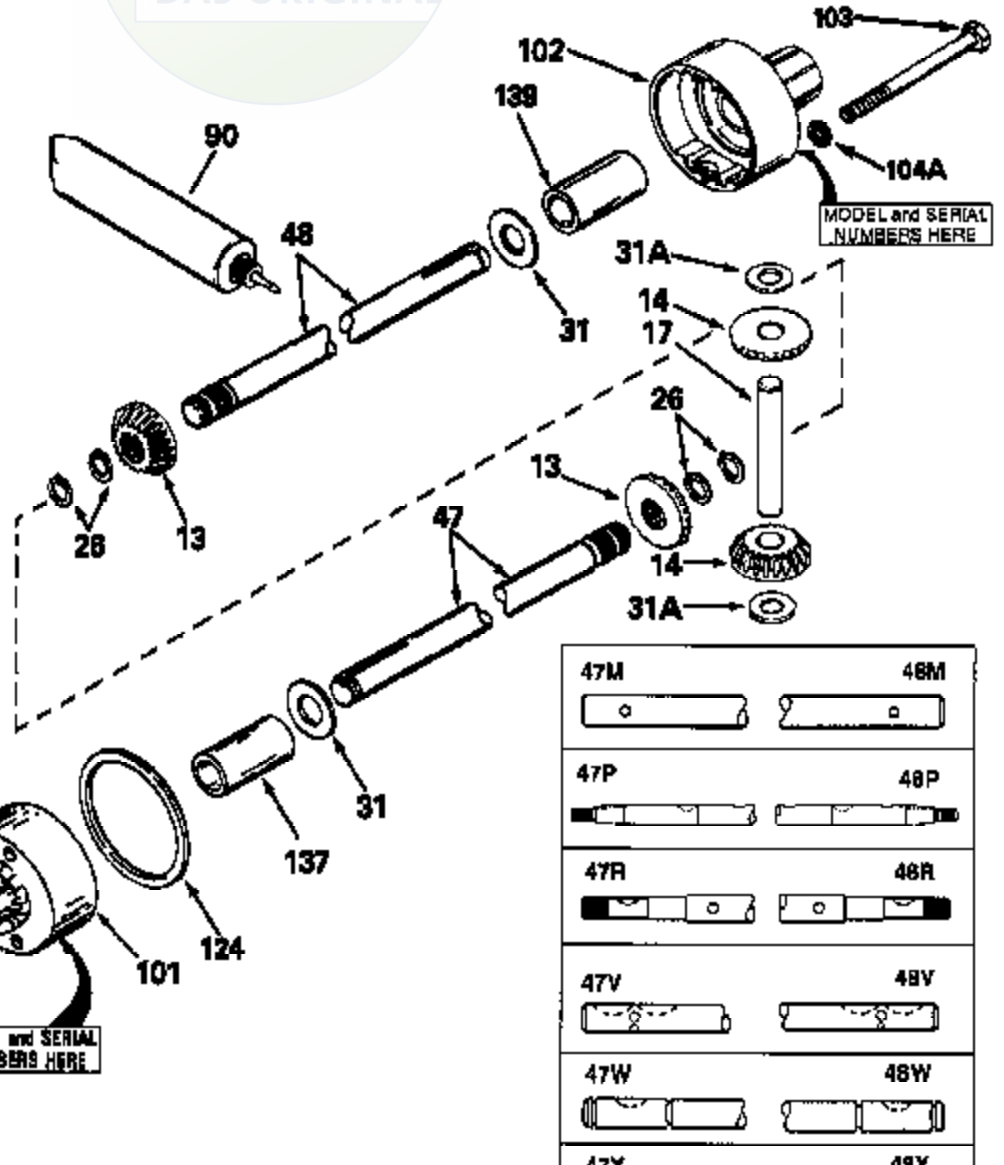

JOIST

SICHER IST DAS:
DAS ORIGINAL

47	48
47A	48A
47B	48B
47C	48C
47D	48D
47E	48E
47H	48H
47L	48L

47M	48M
47P	48P
47R	48R
47V	48V
47W	48W
47X	48X

Ref #	Part Number	Qty	Description
13	778067		Gear, Bevel (16 teeth)
14	778068		Gear, Pinion (16 teeth)
17	786040		Pin, Drive
26	788038		Ring, Retaining
31	780001		Washer (3/4" ID x 1-1/2" OD x 1/16" t hick)
31A	780096		Washer, Thrust
47D	774108		Axle (8-7/8" long)
48D	774109		Axle (14-1/4" long)
82	786043		Sprocket. No Teeth 54. O.D. 8.823
82	786051		Sprocket. No Teeth 60. O.D. 9.841
82	786070		Sprocket. No Teeth 48. O.D. 7.920
82	786041A		Sprocket. No Teeth 45. O.D. 7.389
82	786042	100-109	Sprocket. No Teeth 40. O.D. 6.650
90	788067B	Peerless	Grease (32 oz. bottle Bentonite greas e)
101	774073		Differential Carrier Hsg (Incl. 137)
102	774073		Differential Carrier Hsg (Incl. 139)
103	792041		Screw, 5/16-18 x 3-3/4"
104A	792061		Washer, Flat, 5/16"
104	792042		Nut, Lock, 5/16-18 (Use as required)
137	780077		Bushing (3/4" ID x 1-1/16" OD x 2-1/1 6" long)
139	780077		Bushing (3/4 ID x 1-1/16" OD x 2-1/16 " long)